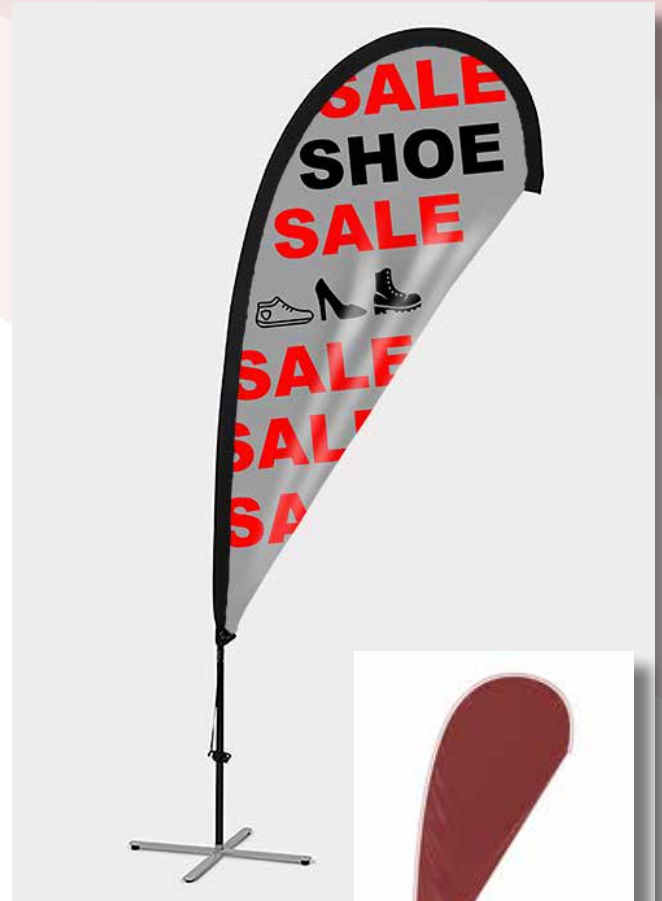

## Flags

**Crest Flag**  
Available sizes  
2.6m  
4.0m  
4.9m

### **Feather Flag**

Available sizes

- 2.1m
- 2.8m
- 3.5m
- 4.6m