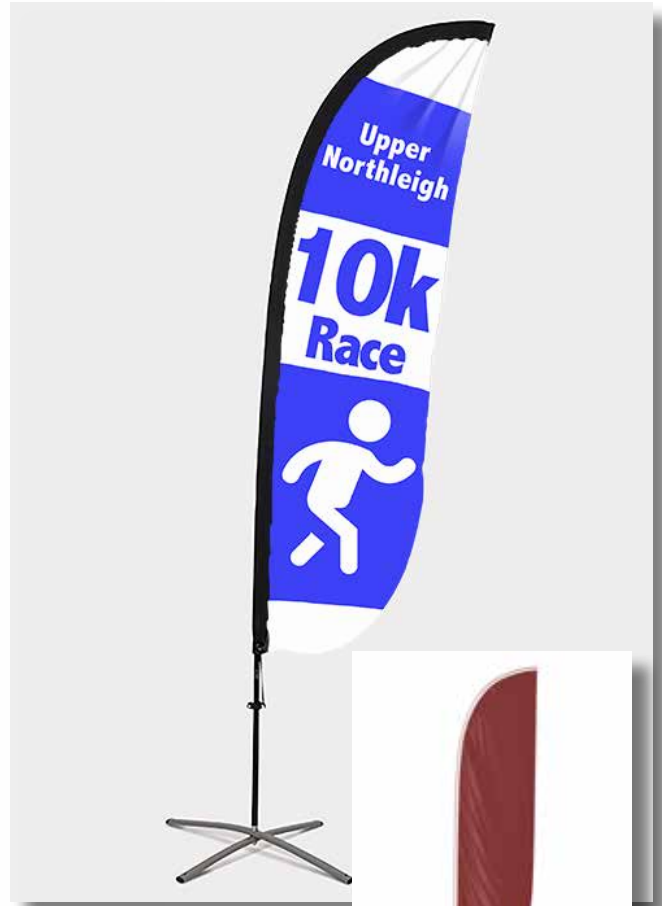

### Classic

330 x 1610 x 300mm

None, Single or Double-sided printing  
12 different base options  
Order from 1 to 100

## Flags

**Crest Flag**  
Available sizes  
2.6m  
4.0m  
4.9m

### **Feather Flag**

Available sizes

- 2.1m
- 2.8m
- 3.5m
- 4.6m